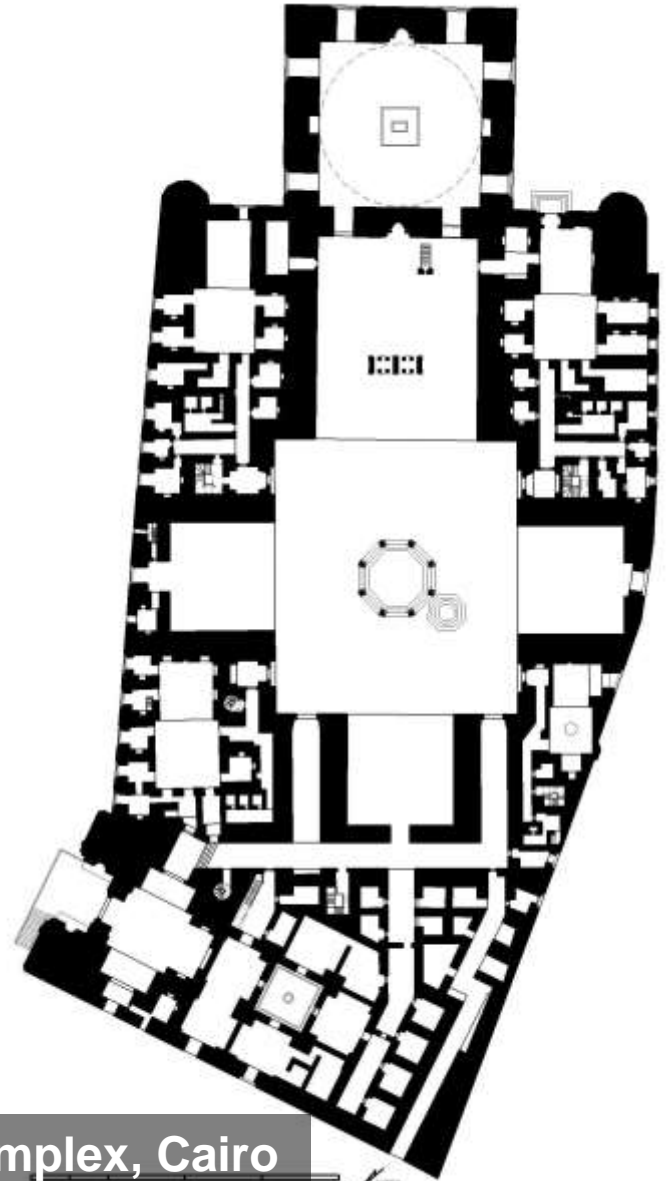

Prototype 2

Prototype 3

Prototype 4

Prototype 1

Prototype 2

Prototype 3

Prototype 1

4-Mamluk period - 1250

Prptptype
(1)

Prptptype
(2)

4-Mamluk period - 1250

Prptptype
(1)

Floor plan of Mosque of al-Zahir Baybars, Cairo

4-Mamluk period - 1250

Prpttype
(2)

Floor plan of Sultan Hasan Funerary Complex, Cairo

4-Mamluk period - 1250

Floor plan of Mosque of al-Zahir
Baybars, Cairo

Floor plan of Sultan Hasan Funerary
Complex, Cairo

HISTORY OF ISLAMIC ARCHITECTURE IN EGYPT

THANK YOU

FORM ARCHITECTURAL OF
MOSQUES IN THE ISLAMIC
ARCHITECTURE