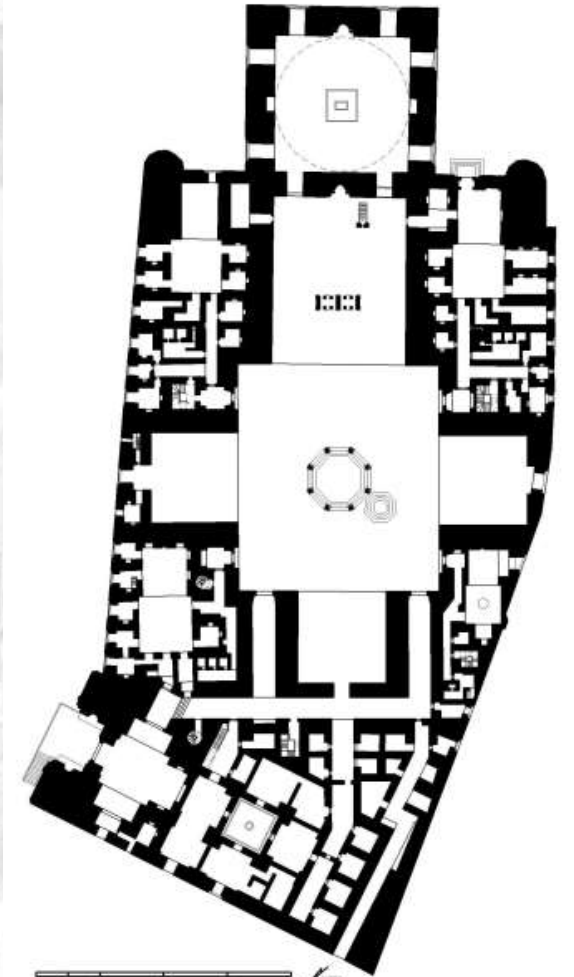

Prototype 2

Prototype 3

Prototype 4

Prototype 1

Prototype 2

Prototype 3

Prototype 1

4-Mamluk period - 1250

Prptptype
(1)

Prptptype
(2)

4-Mamluk period - 1250

Prptptype
(1)

Floor plan of Mosque of al-Zahir Baybars, Cairo

4-Mamluk period - 1250

Prpttype
(2)

Floor plan of Sultan Hasan Funerary Complex, Cairo

4-Mamluk period - 1250

Floor plan of Mosque of al-Zahir
Baybars, Cairo

Floor plan of Sultan Hasan Funerary
Complex, Cairo

HISTORY OF ISLAMIC ARCHITECTURE IN EGYPT

THANK YOU

FORM ARCHITECTURAL OF
MOSQUES IN THE ISLAMIC
ARCHITECTURE