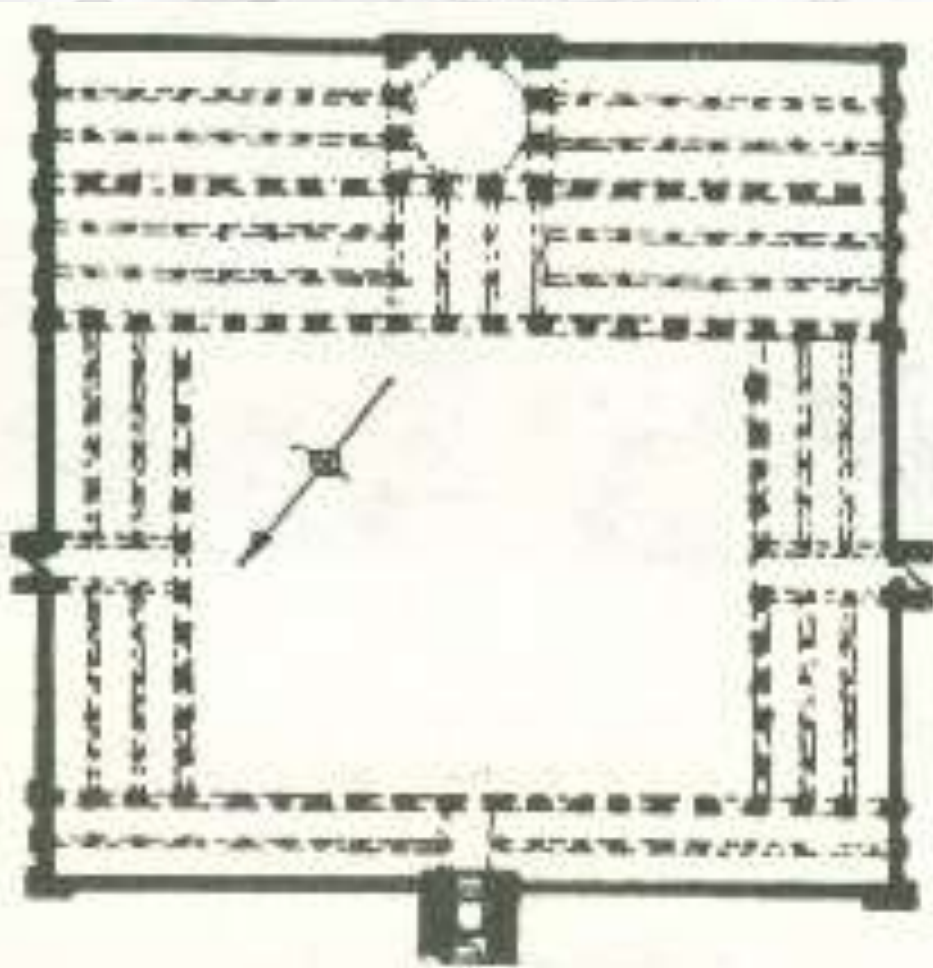

Prptptype
(1)

Prptptype
(2)

4-Mamluk period - 1250

Prptptype
(1)

Floor plan of Mosque of al-Zahir Baybars, Cairo

4-Mamluk period - 1250

Prpttype
(2)

Floor plan of Sultan Hasan Funerary Complex, Cairo

4-Mamluk period - 1250

Floor plan of Mosque of al-Zahir
Baybars, Cairo

Floor plan of Sultan Hasan Funerary
Complex, Cairo

HISTORY OF ISLAMIC ARCHITECTURE IN EGYPT

THANK YOU

FORM ARCHITECTURAL OF
MOSQUES IN THE ISLAMIC
ARCHITECTURE