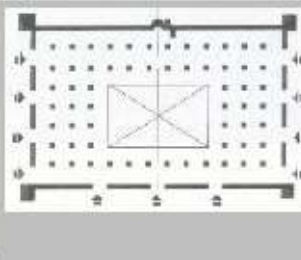

Prototype 2

Prototype 3

Prototype 4

Prototype 1

Prototype 2

Prototype 3

Prototype 1

4-Mamluk period - 1250

Prptptype
(1)

Prptptype
(2)

4-Mamluk period - 1250

Prptptype
(1)

Floor plan of Mosque of al-Zahir Baybars, Cairo

4-Mamluk period - 1250

Prpttype
(2)

Floor plan of Sultan Hasan Funerary Complex, Cairo

4-Mamluk period - 1250

Floor plan of Mosque of al-Zahir
Baybars, Cairo

Floor plan of Sultan Hasan Funerary
Complex, Cairo

HISTORY OF ISLAMIC ARCHITECTURE IN EGYPT

THANK YOU

FORM ARCHITECTURAL OF
MOSQUES IN THE ISLAMIC
ARCHITECTURE