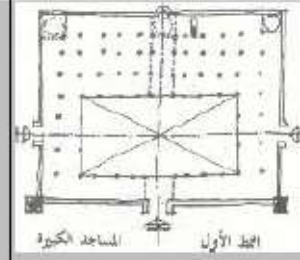

Prototype 2

Prototype 3

Prototype 4

Prototype 1

Prototype 2

Prototype 3

Prototype 1

4-Mamluk period - 1250

Prptptype
(1)

Prptptype
(2)

4-Mamluk period - 1250

Prptptype
(1)

Floor plan of Mosque of al-Zahir Baybars, Cairo

4-Mamluk period - 1250

Prpttype
(2)

Floor plan of Sultan Hasan Funerary Complex, Cairo

4-Mamluk period - 1250

Floor plan of Mosque of al-Zahir
Baybars, Cairo

Floor plan of Sultan Hasan Funerary
Complex, Cairo

HISTORY OF ISLAMIC ARCHITECTURE IN EGYPT

THANK YOU

FORM ARCHITECTURAL OF
MOSQUES IN THE ISLAMIC
ARCHITECTURE